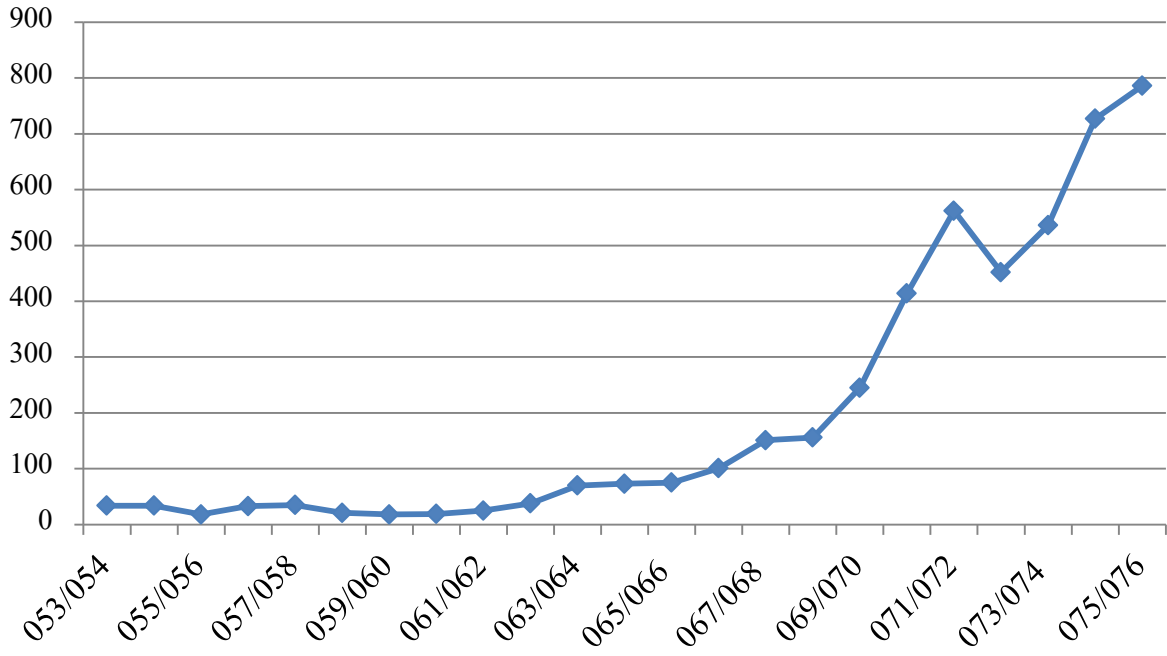

Crime Statistics: Fiscal Year 075/076

- Rape (11.59%)
- Attempt to Rape (4.08%)
- Polygamy (7.035%)
- Abortion (0.14%)
- Child Marriage (0.60%)
- Untouchability (0.30%)
- Domestic Violence (78.84%)
- Witchcraft (0.32%)
- Child Sexual Abuse (1.5%)

Rape

Attempt to Rape

Human Trafficking

Polygamy

Domestic Violence