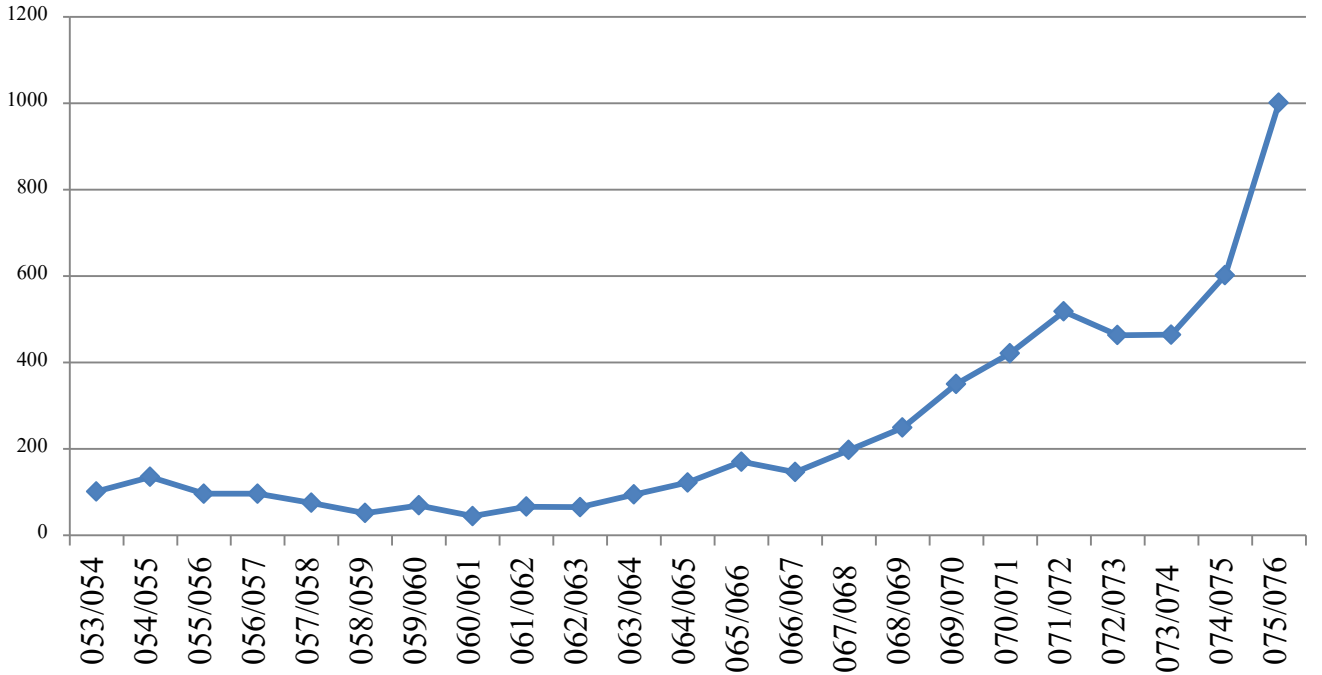

Crime Statistics: Fiscal Year 075/076

- Rape (11.59%)
- Attempt to Rape (4.08%)
- Polygamy (7.035%)
- Abortion (0.14%)
- Child Marriage (0.60%)
- Untouchability (0.30%)
- Domestic Violence (78.84%)
- Witchcraft (0.32%)
- Child Sexual Abuse (1.5%)

Rape

Attempt to Rape

Human Trafficking

Polygamy

Domestic Violence