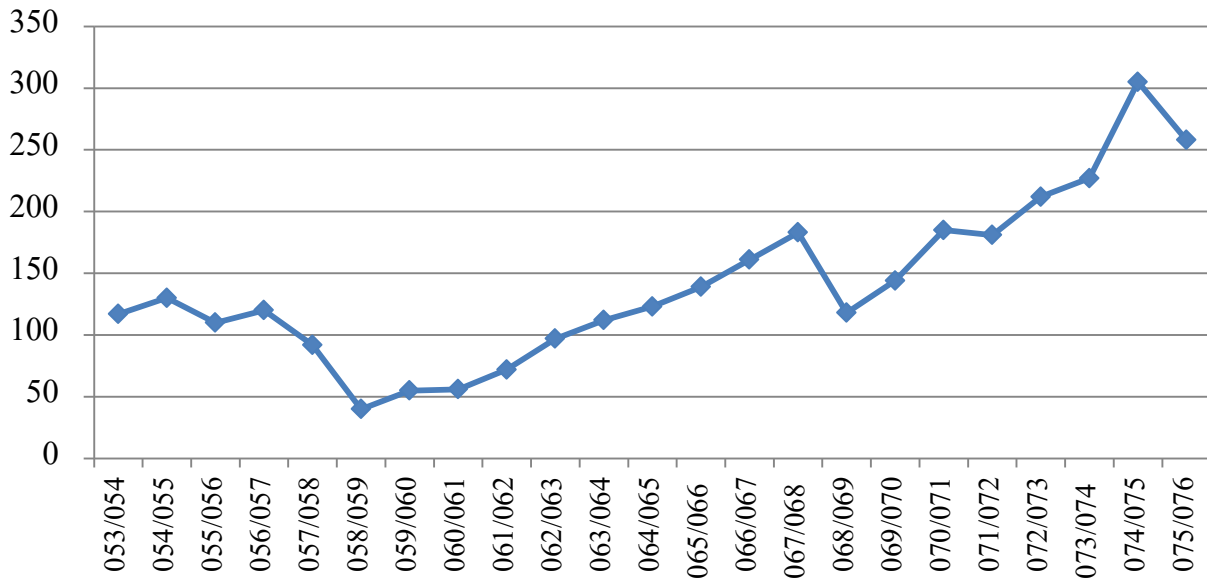

Crime Statistics: Fiscal Year 075/076

- Rape (11.59%)
- Attempt to Rape (4.08%)
- Polygamy (7.035%)
- Abortion (0.14%)
- Child Marriage (0.60%)
- Untouchability (0.30%)
- Domestic Violence (78.84%)
- Witchcraft (0.32%)
- Child Sexual Abuse (1.5%)

Rape

Attempt to Rape

Human Trafficking

Polygamy

Domestic Violence