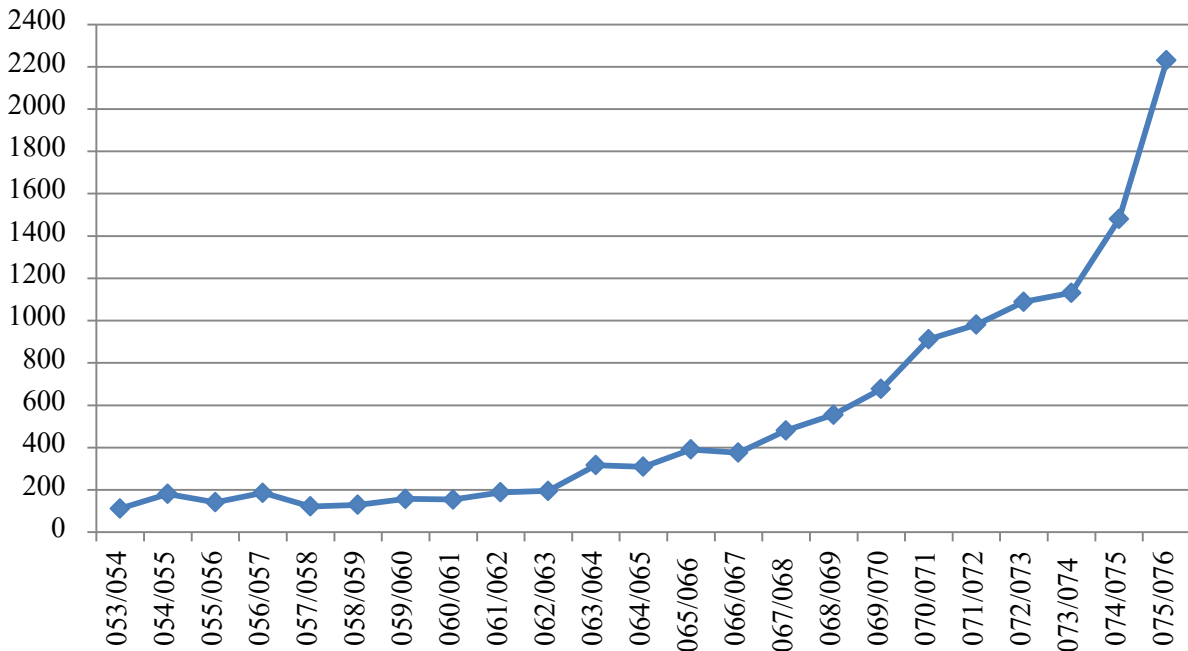

Crime Statistics: Fiscal Year 075/076

- Rape (11.59%)
- Attempt to Rape (4.08%)
- Polygamy (7.035%)
- Abortion (0.14%)
- Child Marriage (0.60%)
- Untouchability (0.30%)
- Domestic Violence (78.84%)
- Witchcraft (0.32%)
- Child Sexual Abuse (1.5%)

Rape

Attempt to Rape

Human Trafficking

Polygamy

Domestic Violence